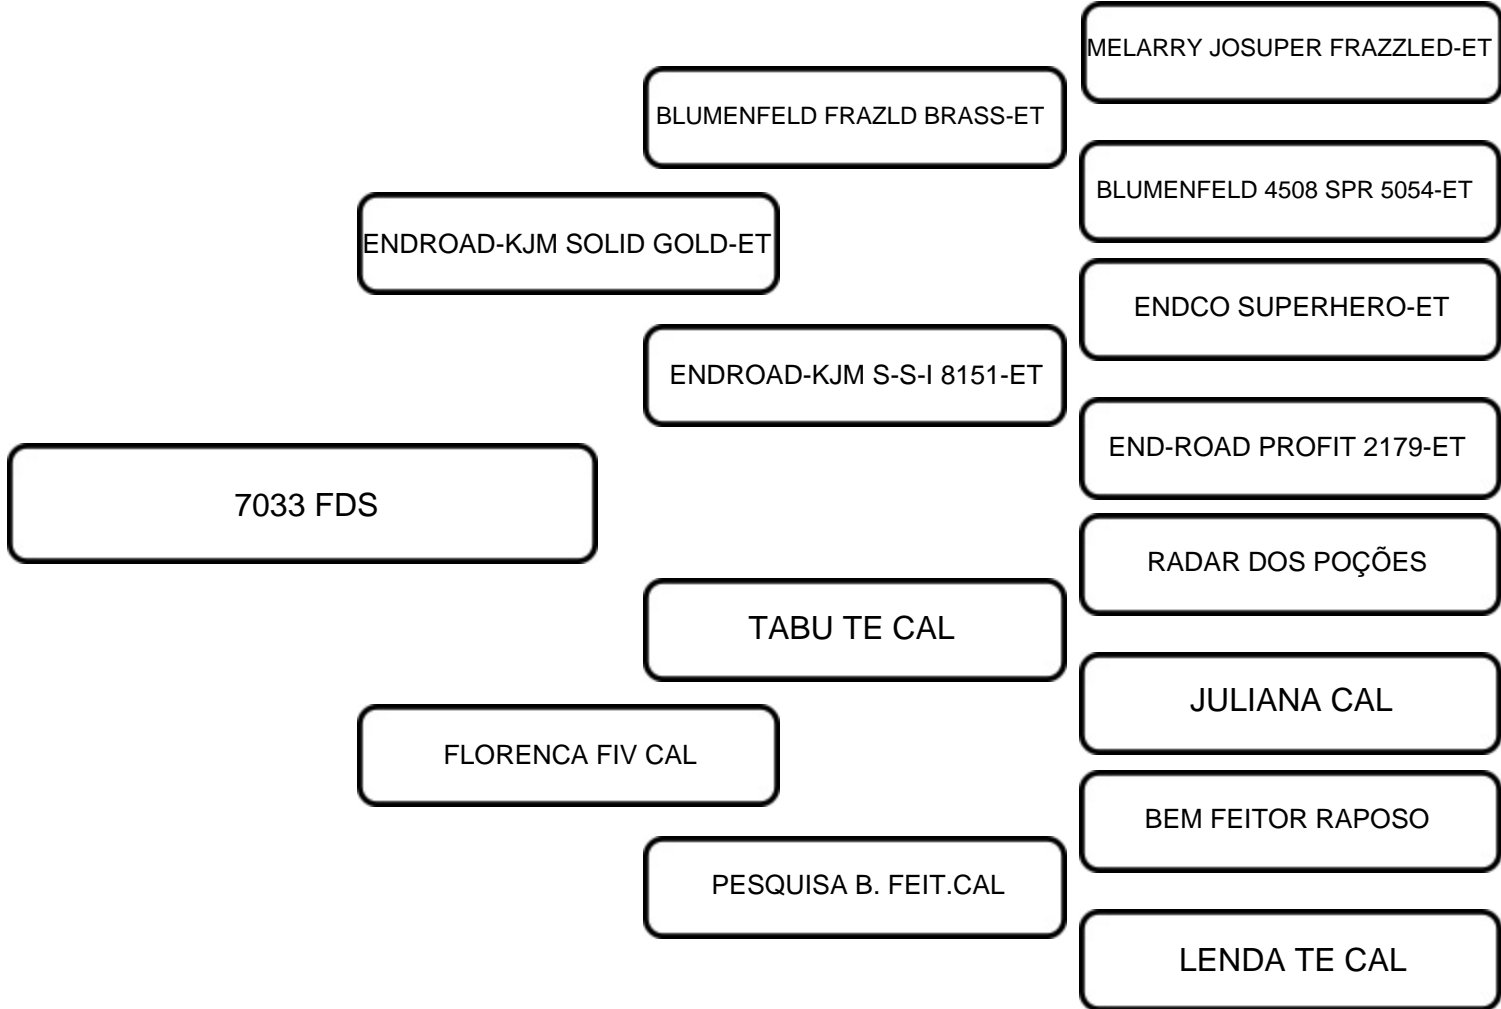

VENDEDOR: FDS AGRO

LOTE:
30C

ANIMAL: 7033 FDS

RAÇA:
GIROLANDO

SEXO:
FÊMEA

NASC.:
12/09/2024

REGISTRO:
S/R

1/2

COMENTÁRIOS:
Botton: FNIX0091
Registrar no nome do comprador, bezerra de FIV